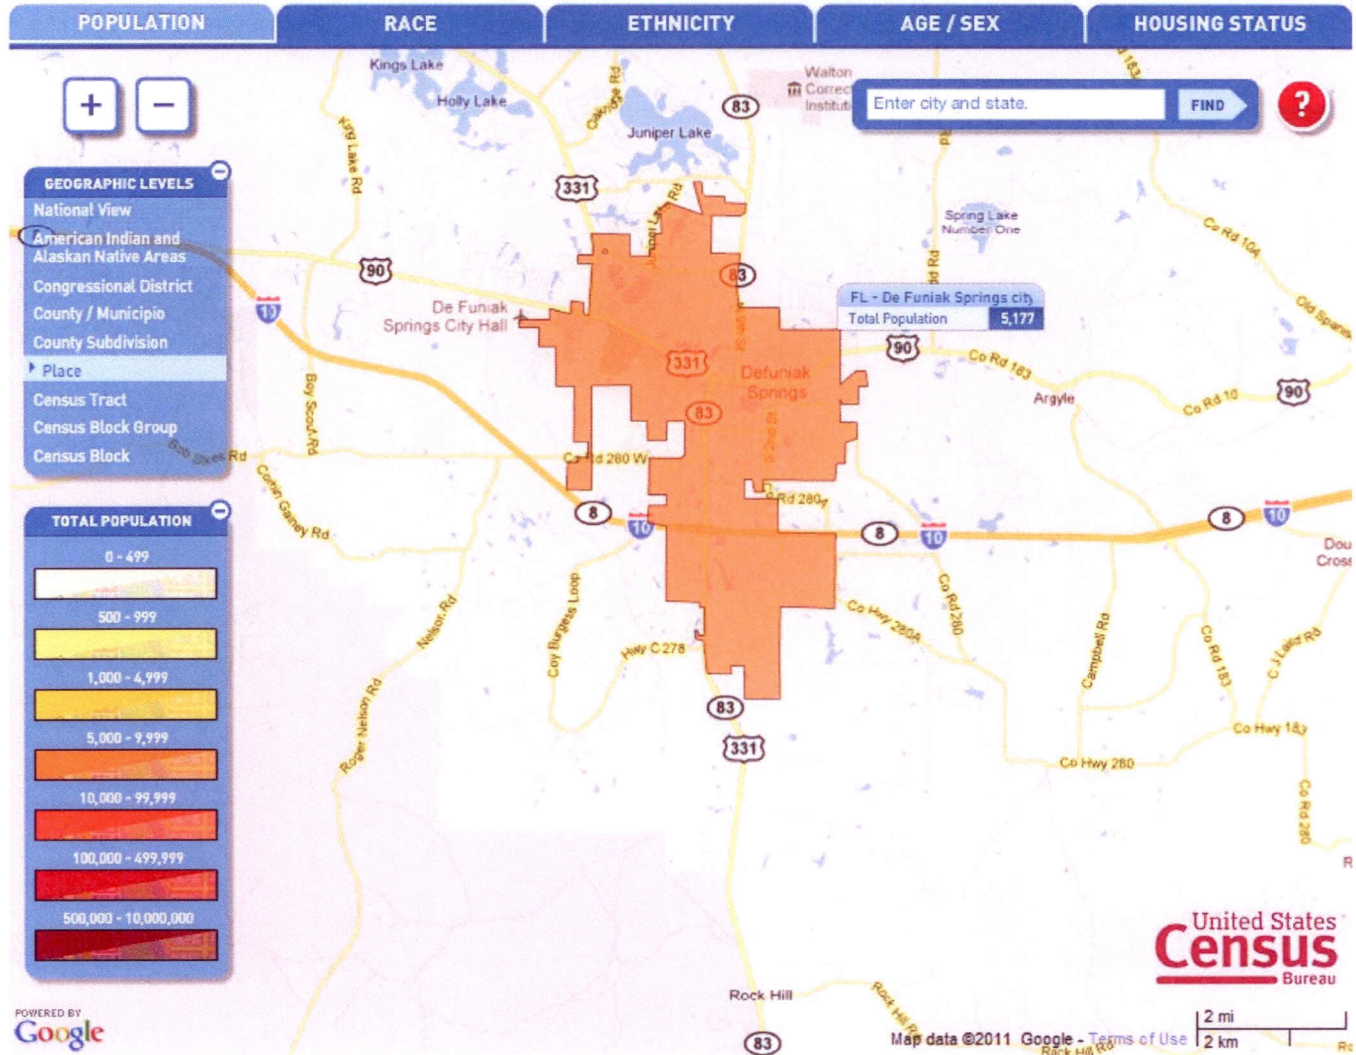

**Text View:** [2010 Census Interactive Population Search](#)

Many of the 2010 Census Demographic Profiles are ready for viewing. These profiles provide more subject detail than the recently released 2010 Census redistricting data files. These profiles provide details about race and Hispanic groups, age, sex and housing status. The profiles will be released on a state-by-state basis for each of the 50 states, the District of Columbia and Puerto Rico. Use this map to explore 2010 Census Demographic Profile data.

[Learn more](#) about the demographic profiles and which states are next.

[Download summary files](#)

**Please note:** Data for American Indian and Alaska Native areas are shown for the portion within each state, and only as each state's data are released.